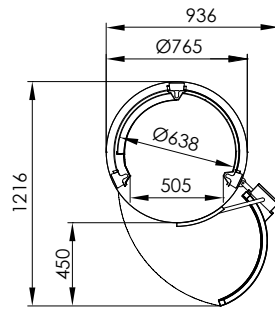

General

External cylinder diameter (mm)	750
Rated load (kg)	159
Speed	<0.15m/s
Number of stops	2 to 5
Maximum total travel (m)	15

Doors

Available Door openings	0°
Default hinges position (from outside the cabin)	Right
Optional hinges position (from outside the cabin)	Left
Automatic door option	No
Door height (mm)	1971
Height upto top of the door closer (mm)	2025

Cabin

Internal cabin height (mm)	1995
Interior cabin diameter (mm)	
without columns	638
between columns	565
Entrance width opening (mm)	505
Electrical circuits with all controls in cabin	24V
Automatic Push (one-touch press)	Yes
Foldable cabin seat	No
Wheelchair accessible	No

Security

Automatic descent in the event of power failure	Yes
Mechanical emergency brakes	Yes
Overload limiting system	Yes
Alarm button	Yes
Telephone	Yes
Electromechanical interlocks at each landing	Yes

Installation requirements

Through floor perforation required diameter (mm)	810
Minimum height in upper floor (mm)	2450
Level ground	Yes

Electricity/Power

Power Supply	220V single-phase line of 3 (phase, neutral, earth) x 4mm (cross-section of each cable)
Maximum power	3kW
Required protection	20A Circuit Breaker

	Structure Colours	Cabin Floor	Ceiling Finishes
Standard Colours	 White	 Golden Brown	 Brushed
	 Bluish Grey	 Metallic	 Mirror
	 Light Grey	 Black	
Special Colours	 Matte Black		
	 Silver		
	 Taupe