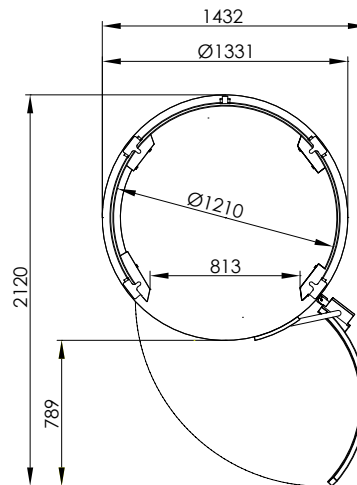

General

External cylinder diameter (mm)	1316
Rated load (kg)	238
Speed	<0.15m/s
Number of stops	2 to 5
Maximum Total travel (m)	15

Doors

Available Door openings	0° and 180°
Default hinges position (from outside the cabin)	Right
Optional hinges position (from outside the cabin)	Left
Automatic door option	Yes
Door height (mm)	2024
Height upto top of the door closer (mm)	2078

Cabin

Internal cabin height (mm)	2010
Interior cabin diameter (mm)	
without columns	1210
between columns	1096
Entrance width opening (mm)	813
Electrical circuits with all controls in cabin	24V
Automatic Push (one-touch press)	Yes
Foldable cabin seat	No
Wheelchair accessible	Yes

Security

Automatic descent in the event of power failure	Yes
Mechanical emergency brakes	Yes
Overload limiting system	Yes
Alarm button	Yes
Telephone	Yes
Electromechanical interlocks at each landing	Yes

Installation requirements

Through floor perforation required diameter (mm)	1389
Minimum height in upper floor (mm)	2450
Level ground	Yes

Electricity/Power

Power Supply	220V single-phase line of 3 (phase, neutral, earth) x 10mm (cross-section of each cable)
Maximum power	6kW
Required protection	32A Circuit Breaker

	Structure Colours	Cabin Floor	Ceiling Finishes	
Standard Colours	 White	 Golden Brown	 Brushed	
	 Bluish Grey	 Metallic	 Mirror	
	 Light Grey	 Black		
	Special Colours	 Matte Black		
 Silver				
 Taupe